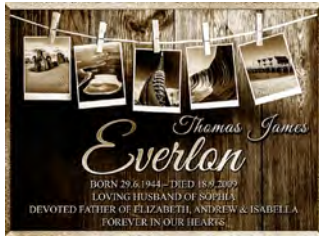

Dual Sizes

M

380 x 280 mm
\$752 + GST

L

559 x 305 mm
\$1014 + GST

All plaque sizes include up to 8 lines of text.

AUSTRALIA

Iconic Snapshots (WA)